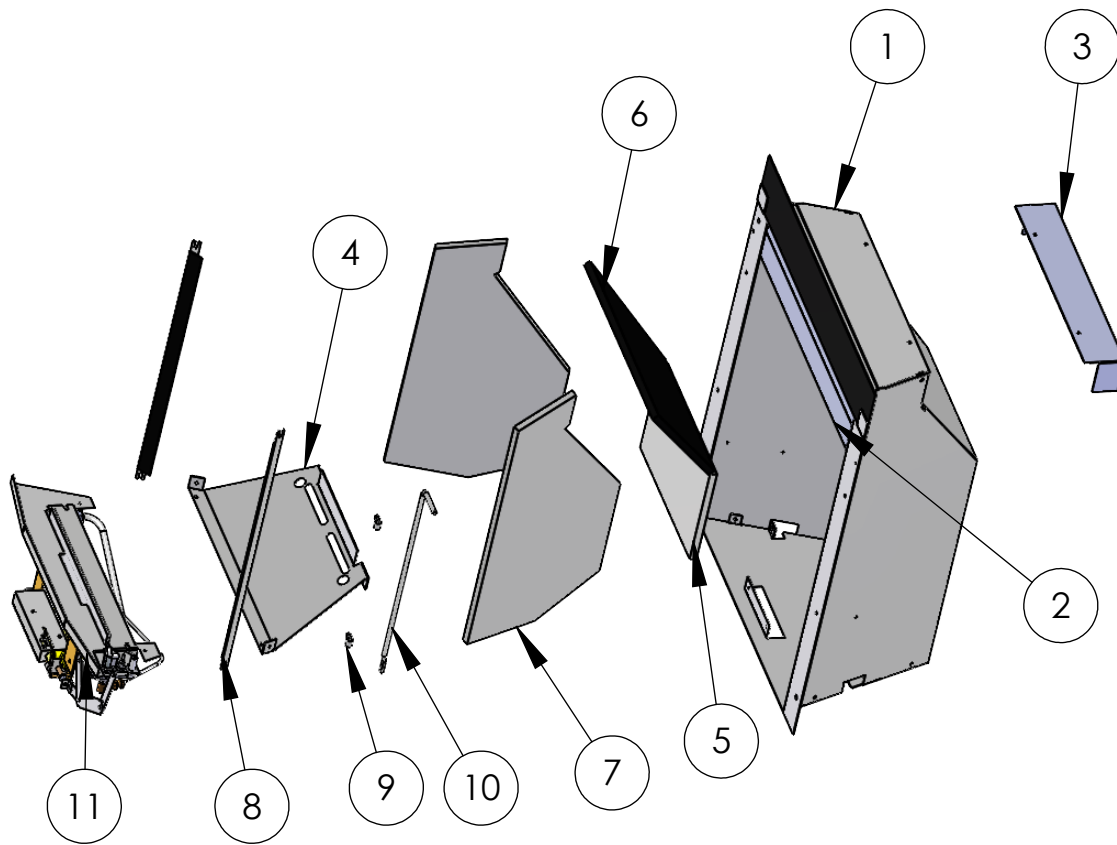

# Paragon Evo Slide Main Assembly

ITEM NO.	PART NUMBER	DESCRIPTION	QTY.
1	Firebox	4279	1
2	Canopy	7844	1
3	Flue outlet box	7845	1
4	Back Support	4273	1
5	Lower Liner	4282	1
6	Upper Liner	4283	1
7	Side Liner	RH:4284 / LH:4352	2
8	Liner Clamp	5421	2
9	P Clip	2569	2
10	Slide Rod	3173	1
11	Evolution One Tray assembly	A-0802	1

# Paragon Evo Slide Tray

ITEM NO.	Description	Part Number	QTY.
1	Burner Support	4272	1
2	Slide Valve Bracket	4316	1
3	Slide Valve	2542	1
4	injector pipe	4318	1
5	Injector	7815	1
6	Pilot Pipe	4319	1
7	Oxy Pilot Assy	6952	1
8	Slide valve to PTP pipe	4654	1
9	Pressure Test point	1035	1
10	Spindle Sleeve	2610	1
11	Alternative Bell Crank	3919	1
12	Slide Control Alternative Short Link	4229	1
13	Alternative Slide Valve Link	4228	1
14	Slide Control Long Link	2559	1
15	Silencer	7846	1
16	Burner assembly	3051	1