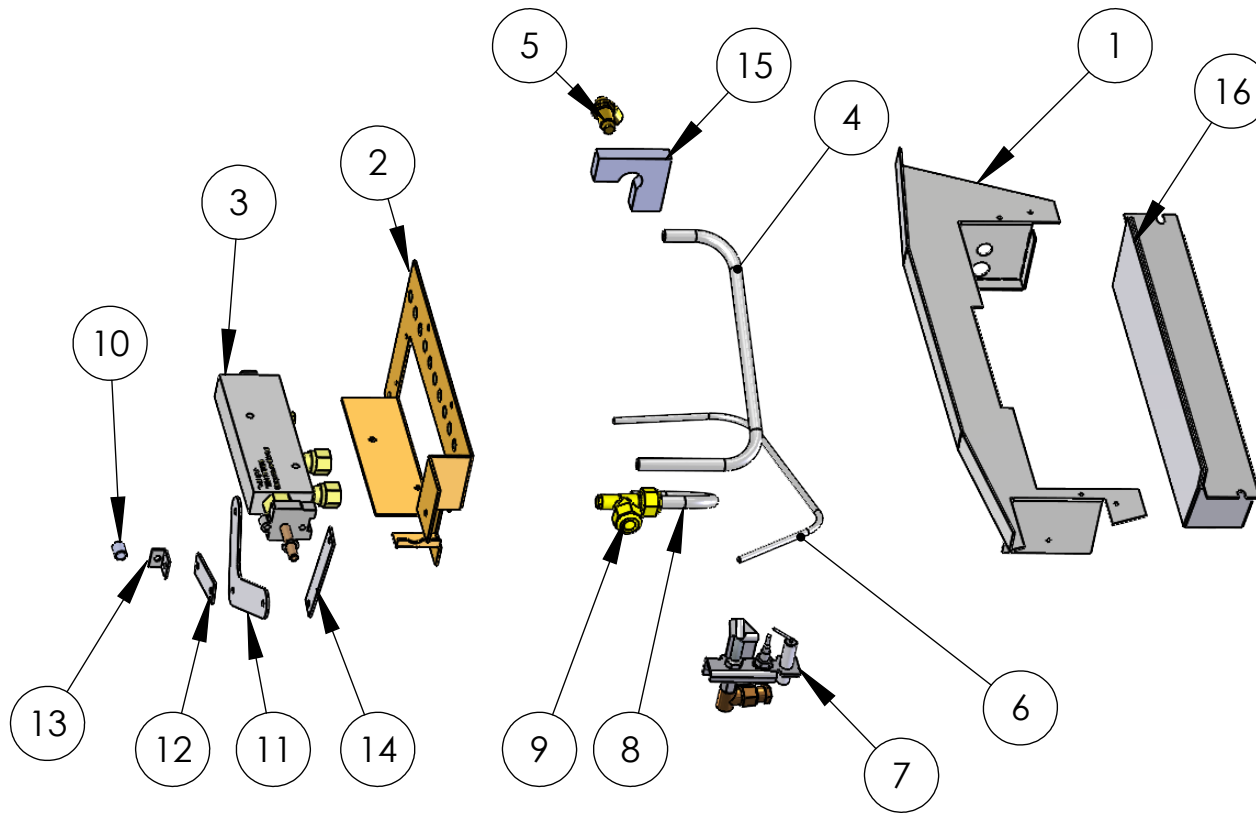

# Paragon Evo Slide Main Assembly

ITEM NO.	PART NUMBER	DESCRIPTION	QTY.
1	Firebox	4279	1
2	Canopy	7844	1
3	Flue outlet box	7845	1
4	Back Support	4273	1
5	Lower Liner	4282	1
6	Upper Liner	4283	1
7	Side Liner	RH:4284 / LH:4352	2
8	Liner Clamp	5421	2
9	P Clip	2569	2
10	Slide Rod	3173	1
11	Evolution One Tray assembly	A-0802	1

# Paragon Evo Slide Tray

ITEM NO.	Description	Part Number	QTY.
1	Burner Support	4272	1
2	Slide Valve Bracket	4316	1
3	Slide Valve	2542	1
4	injector pipe	4318	1
5	Injector	7815	1
6	Pilot Pipe	4319	1
7	Oxy Pilot Assy	6952	1
8	Slide valve to PTP pipe	4654	1
9	Pressure Test point	1035	1
10	Spindle Sleeve	2610	1
11	Alternative Bell Crank	3919	1
12	Slide Control Alternative Short Link	4229	1
13	Alternative Slide Valve Link	4228	1
14	Slide Control Long Link	2559	1
15	Silencer	7846	1
16	Burner assembly	3051	1